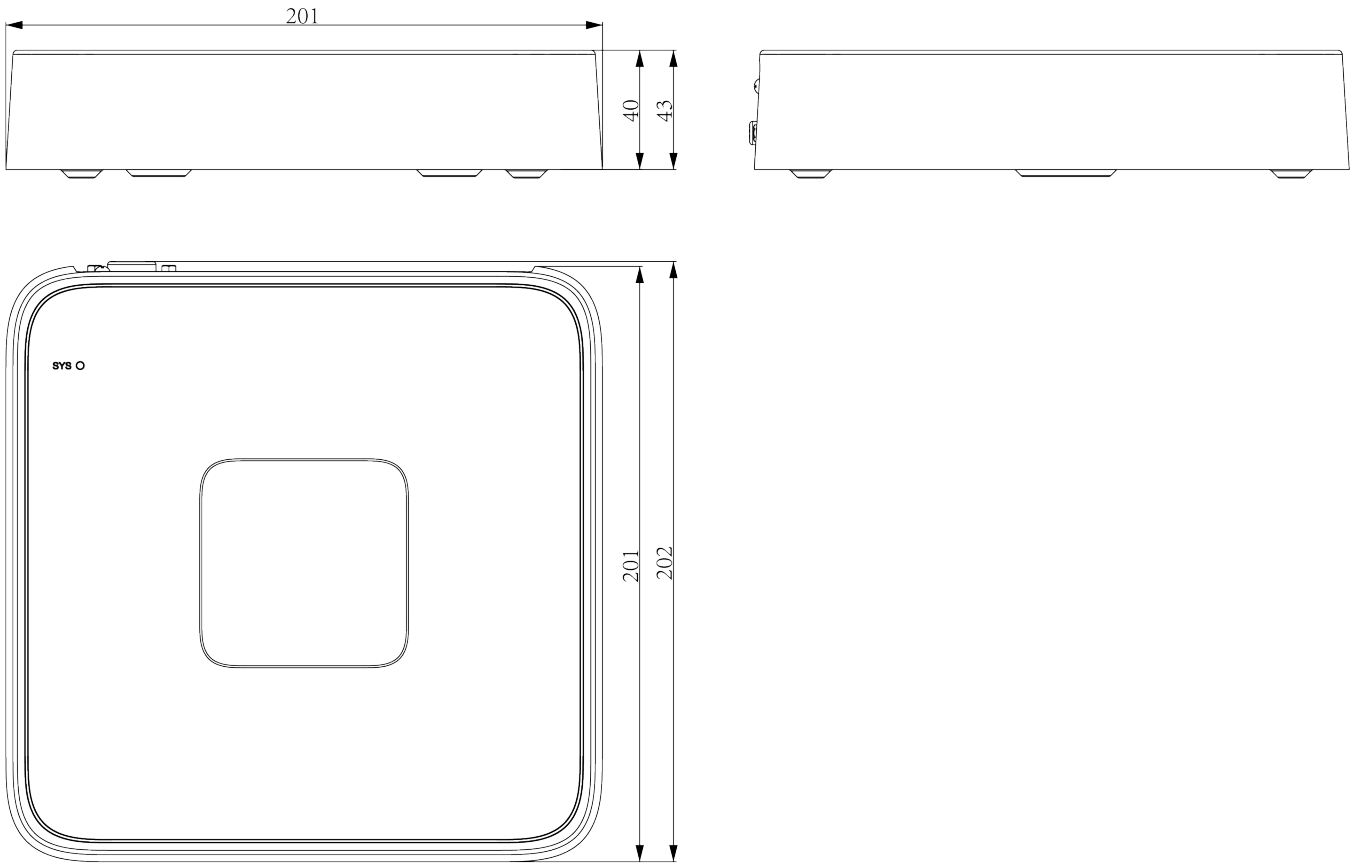

NetWeight	0.4 kg
-----------	--------

GrossWeight	0.7 kg
-------------	--------

Boundary Dimensions	200(L)200(W)43(H)mm
---------------------	---------------------

Package Dimensions	315(L)70(W)235(H)mm
--------------------	---------------------

Package Kit	Network Video Recorder; Screw pack; Mouse
-------------	---

DIMENSIONS (Unit: mm)

Physical Interfaces